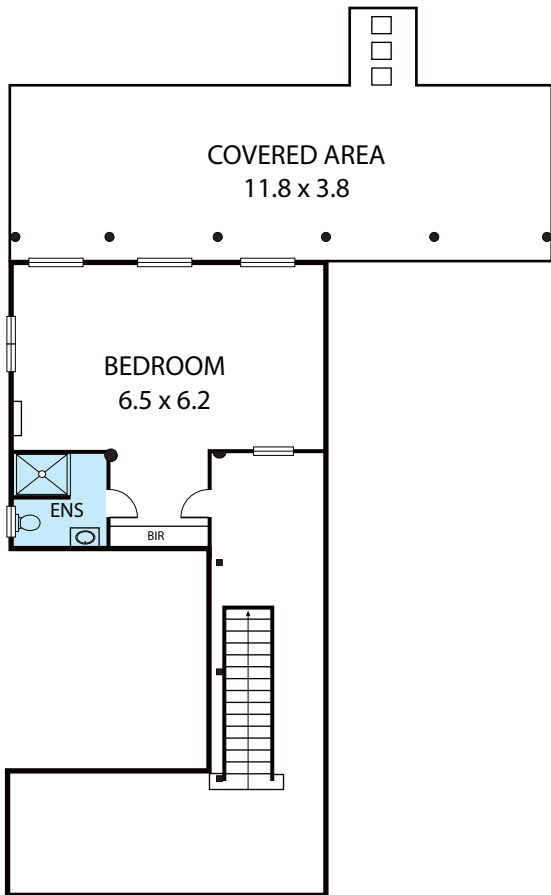

UPPER LEVEL

LOWER LEVEL

8B Reid Road, Wongaling Beach 4852

TOTAL APPROX. FLOOR AREA 195 SQ.M

Whilst every attempt has been made to ensure the accuracy of the floor plan contained here, measurements of doors, windows, rooms and any other items are approximate and no responsibility is taken for any error, omission, or misstatement. This plan is for illustrative purposes only and should be used as such by any prospective purchaser.