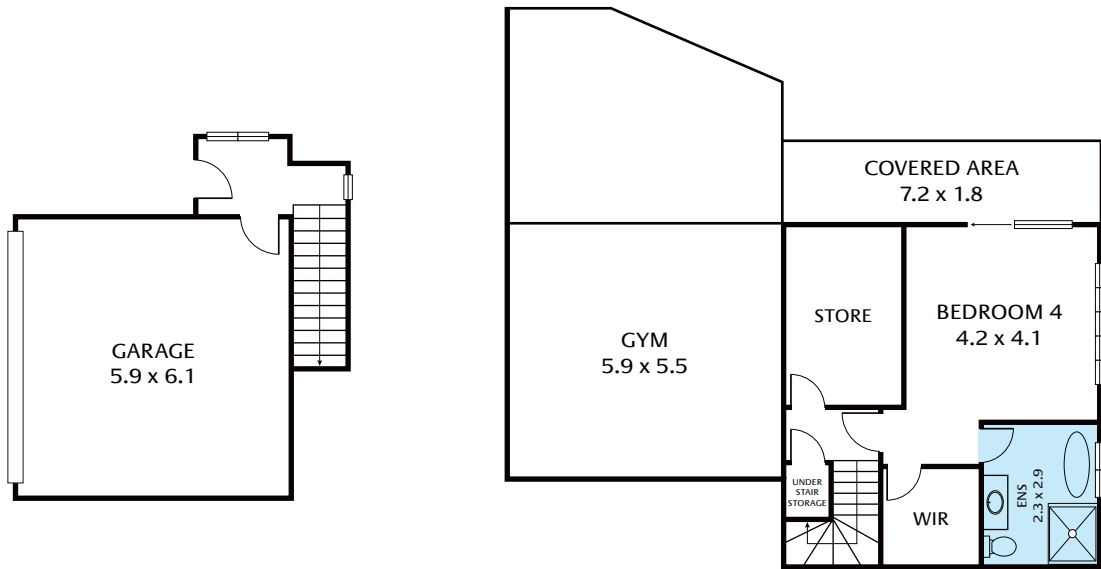

UPPER LEVEL

LOWER LEVEL

73 Explorers Drive, South Mission Beach 4852

TOTAL APPROX. FLOOR AREA 315 SQ.M

Whilst every attempt has been made to ensure the accuracy of the floor plan contained here, measurements of doors, windows, rooms and any other items are approximate and no responsibility is taken for any error, omission, or misstatement. This plan is for illustrative purposes only and should be used as such by any prospective purchaser.