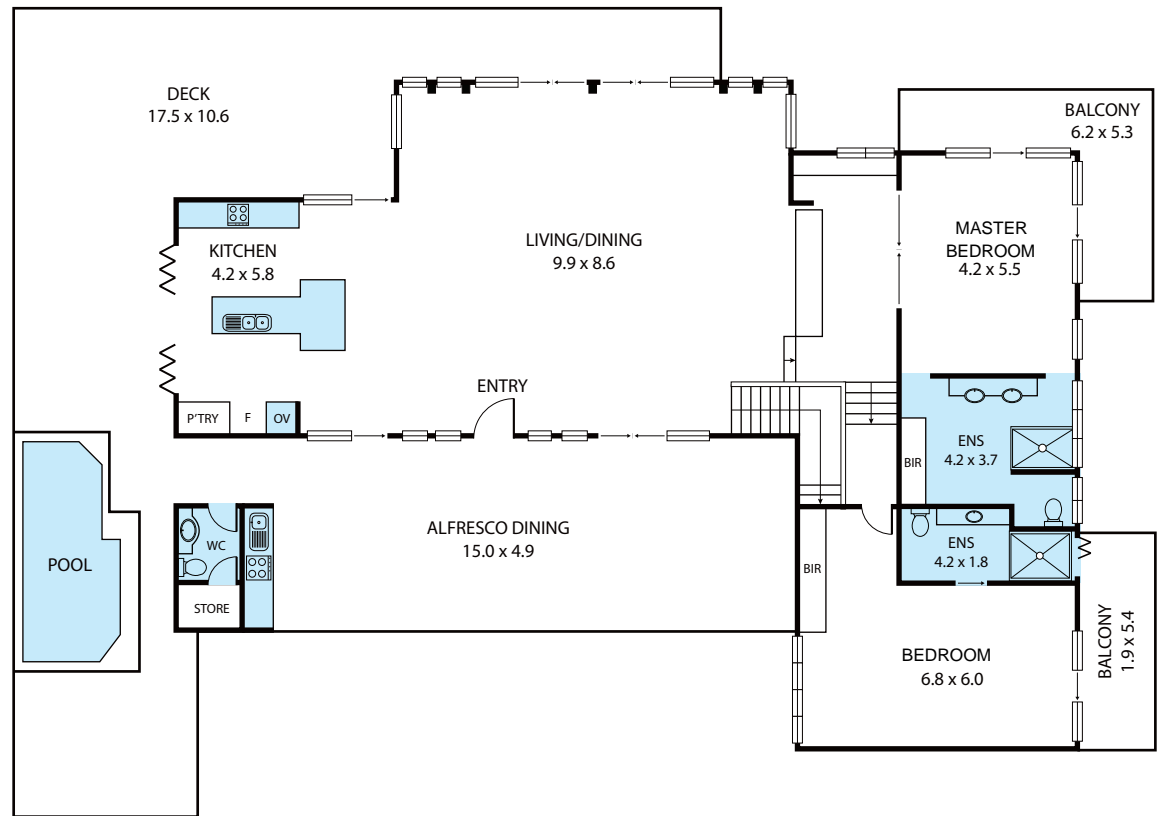

LOWER LEVEL

UPPER LEVEL

73 Explorers Drive, South Mission Beach 4852

TOTAL APPROX. FLOOR AREA 350 SQ.M

Whilst every attempt has been made to ensure the accuracy of the floor plan contained here, measurements of doors, windows, rooms and any other items are approximate and no responsibility is taken for any error, omission, or misstatement. This plan is for illustrative purposes only and should be used as such by any prospective purchaser.